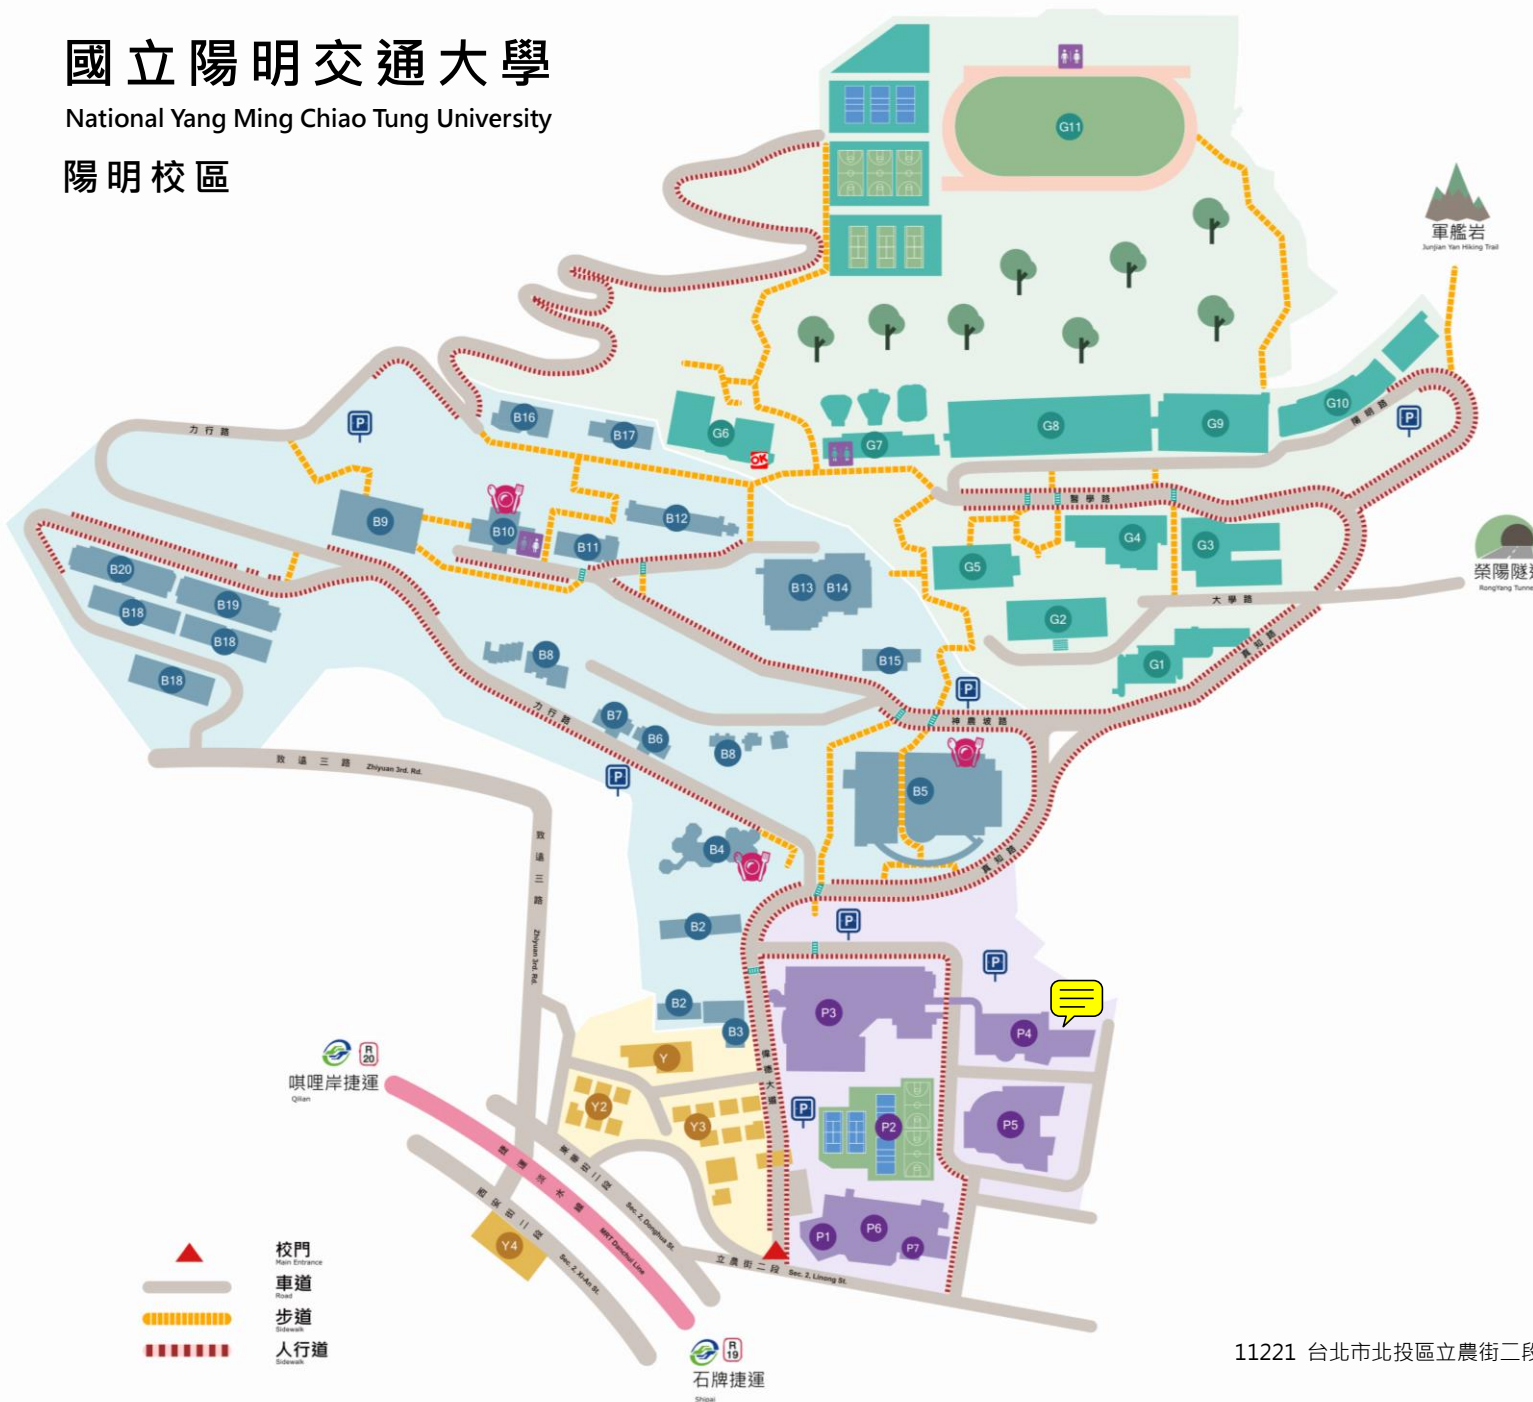

國立陽明交通大學

National Yang Ming Chiao Tung University

陽明校區

行政&教學區		Administration & Teaching Area	
G1	護理館	Nursing Building	
G2	行政大樓	Administration Building	
G3	醫學二館	2 nd Medical Building	
G4	牙醫館	Dentistry Building	
G5	醫學館	Medical Building	
G6	知行樓	Zhi Xing Building	
G7	教學大樓	Teaching Building	
G8	實驗大樓	Experimental Building	
G9	生醫工程館	Biomedical Engineering Building	
G10	實驗動物中心	Laboratory Animal Center	
G11	運動場	Sports Ground	
生活區		Residence Area	
B2	職務宿舍(山下村)	3 rd Faculty Dormitory	
B3	山下會館	2 nd Guest House	
B4	博雅中心	Bo-Ya Center	
B5	活動中心	Auditorium and Activity Center	
B6	山腰會館	1 st Guest House	
B7	職務宿舍(山腰村)	2 nd Faculty Dormitory	
B8	職務宿舍(山上村)	1 st Faculty Dormitory	
B9	游泳池	Swimming Pool	
B10	BEATA 餐廳	BEATA Cafeteria	
B11	男三舍	3 rd Men's Dormitory	
B12	男一舍	1 st Men's Dormitory	
B13	藍楹軒(女一舍)	1 st Women's Dormitory	
B14	桂香居(女二舍)	2 nd Women's Dormitory	
B15	韓偉故居	Dr. Paul Han's House	
B16	女三舍	3 rd Women's Dormitory	
B17	男二舍	2 nd Men's Dormitory	
B18	職務宿舍(山麓村)	4 th Faculty Dormitory	
B19	男五舍	5 th Men's Dormitory	
B20	女五舍	5 th Women's Dormitory	
南區		South Area	
P1	警衛室	Security office	
P2	球場	Outdoor courts	
P3	圖書資訊暨研究大樓	Library, Information and Research Building	
P4	生物醫學大樓	Biomedical Building	
P5	傳統醫學大樓(甲) 衛生福利部國家中 醫藥研究所	Traditional Medicine Building A National Research Institute of Chinese Medicine, Ministry of Health and Welfare	
P6	守仁樓	Shou-Ren Building	
P7	郵局	Post Office	
致和園區		Zhi-He Research Park	
Y1	致和樓	Zhi-He Building	
Y2	產學營運中心	Business Center of Industry-Academic Liaison	
Y3	腫瘤惡化卓越研究 中心	Cancer Progression Research Center	
Y4	西安樓	Xi-An Building	